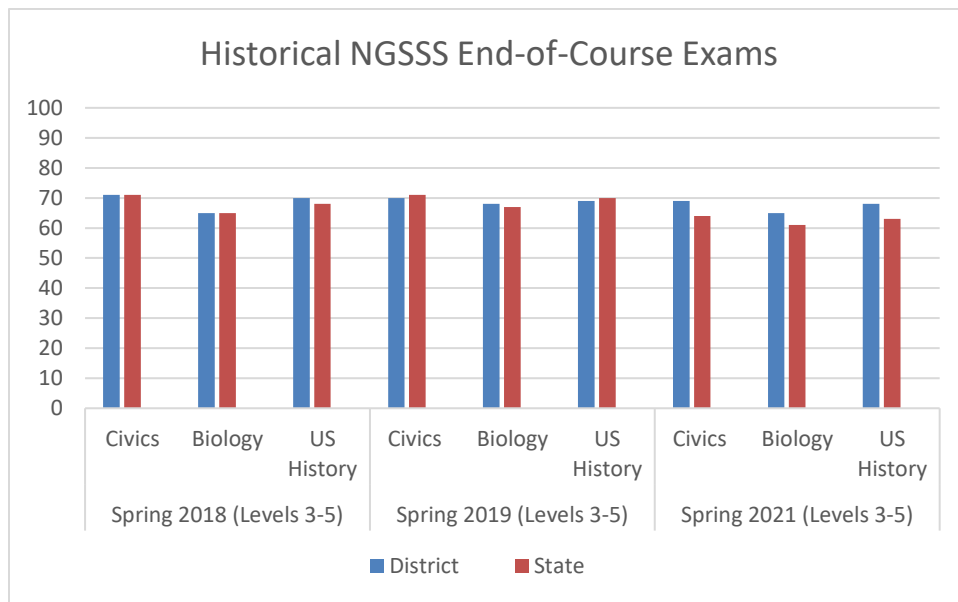

NGSSS End-of-Course Exams

The Florida NGSSS End-of-Course (EOC) Assessments are designed to measure student achievement of the *Next Generation Sunshine State Standards* for specific courses, as outlined in the course descriptions. These assessments serve the purpose of increasing student achievement and improving college and career readiness.

In Pasco, 69 percent of students scored at or above Level 3 on the Civics EOC (compared to the state level of 64%). In 2021, 65% (compared to 68% in 2019) of students scored at or above Level 3 on the Biology EOC (state average was 61%). In 2021, 68% of students scored at or above Level 3 on the US History EOC, which is a decrease from 2019 (69%).

	End-of-Course Exams								
	Spring 2018 (Levels 3-5)			Spring 2019 (Levels 3-5)			Spring 2021 (Levels 3-5)		
	Civics	Biology	US History	Civics	Biology	US History	Civics	Biology	US History
District	71	65	70	70	68	69	69	65	68
State	71	65	68	71	67	70	64	61	63

*First Time Test Takers

Spring Assessments were not administered in 2020