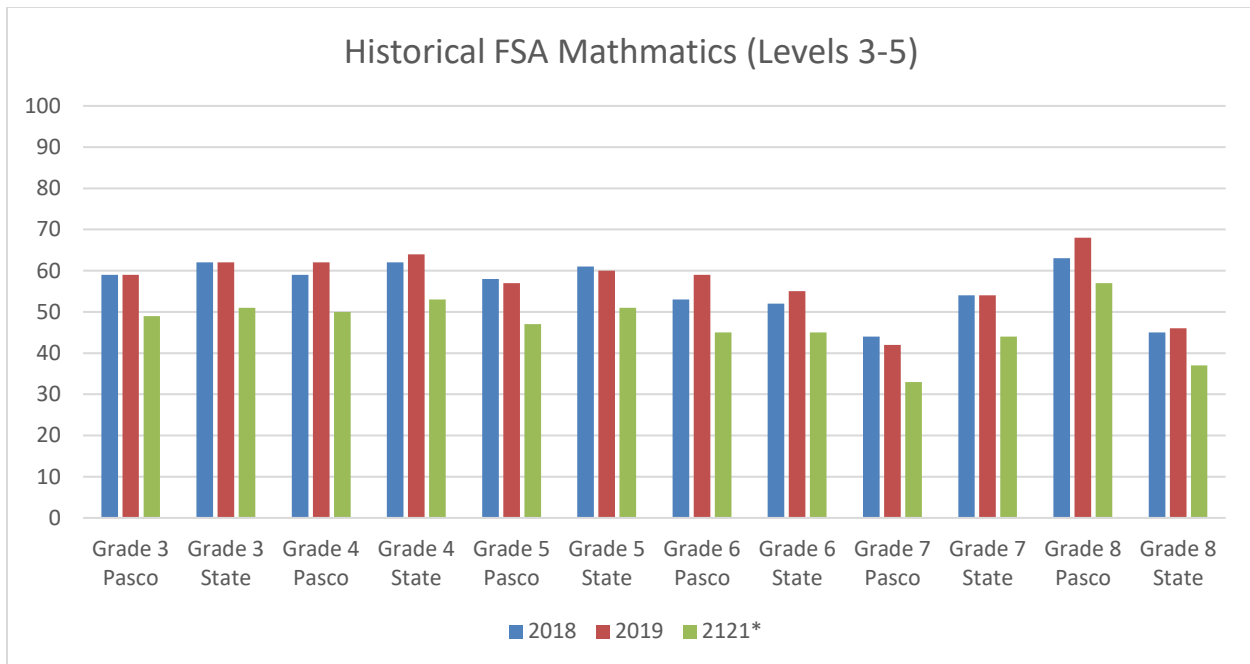

FSA End-of-Course Exams

The FSA End-of-Course (EOC) Assessments are designed to measure student achievement of the *Florida Standards* for specific courses, as outlined in the course descriptions. These assessments serve the purpose of increasing student achievement and improving college and career readiness.

The cut scores identify the Performance Level 1-5. Proficiency is defined as scoring at Levels 3, 4, or 5. Students must pass the FSA Algebra I EOC with a Performance Level 3 or higher to meet the graduation requirement. The student does have the opportunity to retake the test multiple times prior to graduation.

Pasco's percentage of first time testing students passing Algebra 1 was 55% (a decrease from 60% in 2019) compared to 54% at the state level. Pasco's percentage of students scoring at level 3-5 was 55% (a decrease from 63% in 2019) for Geometry which is the same as the state level for first time testing students.