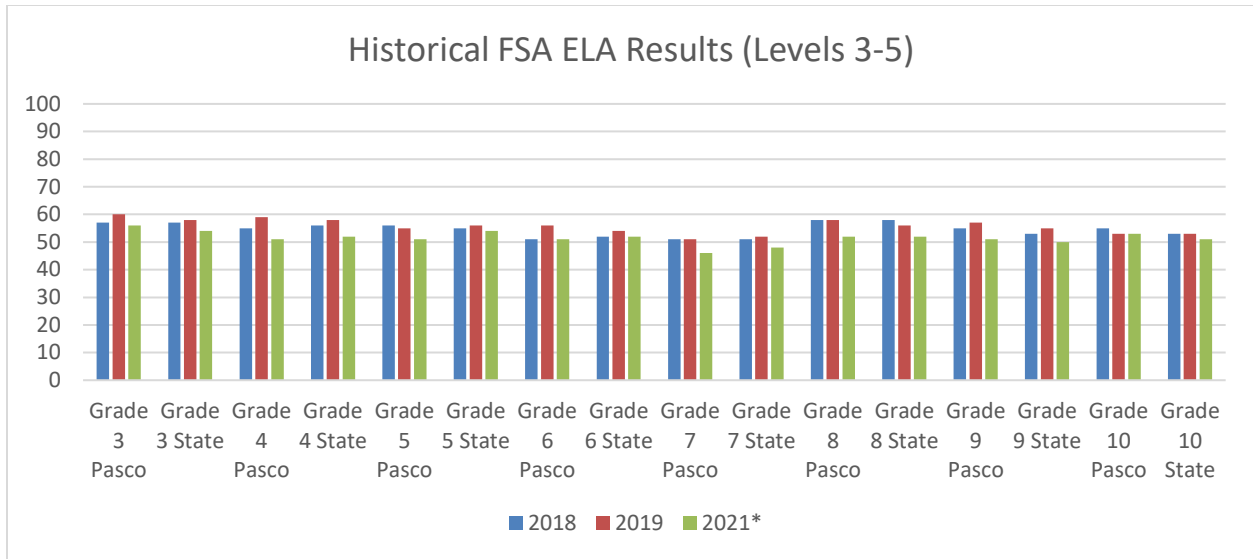

Mathematics

Pasco's percentage of students scoring at levels 3-5 was the same or higher than the state in grades 6 and 8.

		FSA Mathematics Proficiency		
		2018	2019	2121*
Grade 3	Pasco	59	59	49
	State	62	62	51
Grade 4	Pasco	59	62	50
	State	62	64	53
Grade 5	Pasco	58	57	47
	State	61	60	51
Grade 6	Pasco	53	59	45
	State	52	55	45
Grade 7	Pasco	44	42	33
	State	54	54	44
Grade 8	Pasco	63	68	57
	State	45	46	37

*Spring Assessments were not administered in 2020