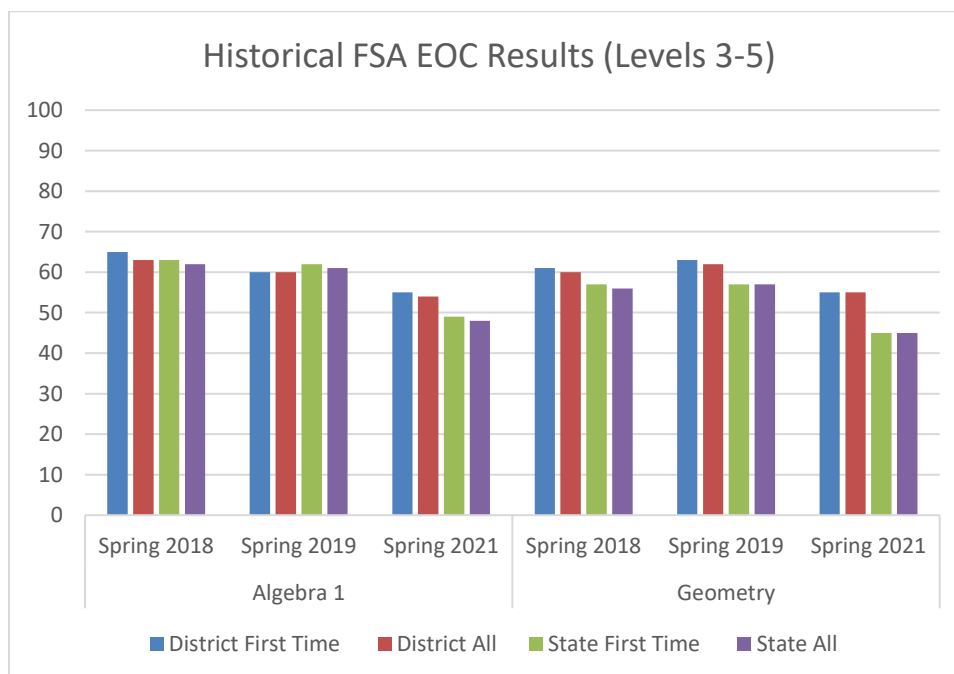

FSA End-of-Course Exams						
	Algebra 1			Geometry		
	Spring 2018	Spring 2019	Spring 2021	Spring 2018	Spring 2019	Spring 2021
District First Time	65	60	55	61	63	55
District all	63	60	54	60	62	55
State First Time	63	62	49	57	57	45
State all	62	61	48	56	57	45

Spring Assessments were not administered in 2020