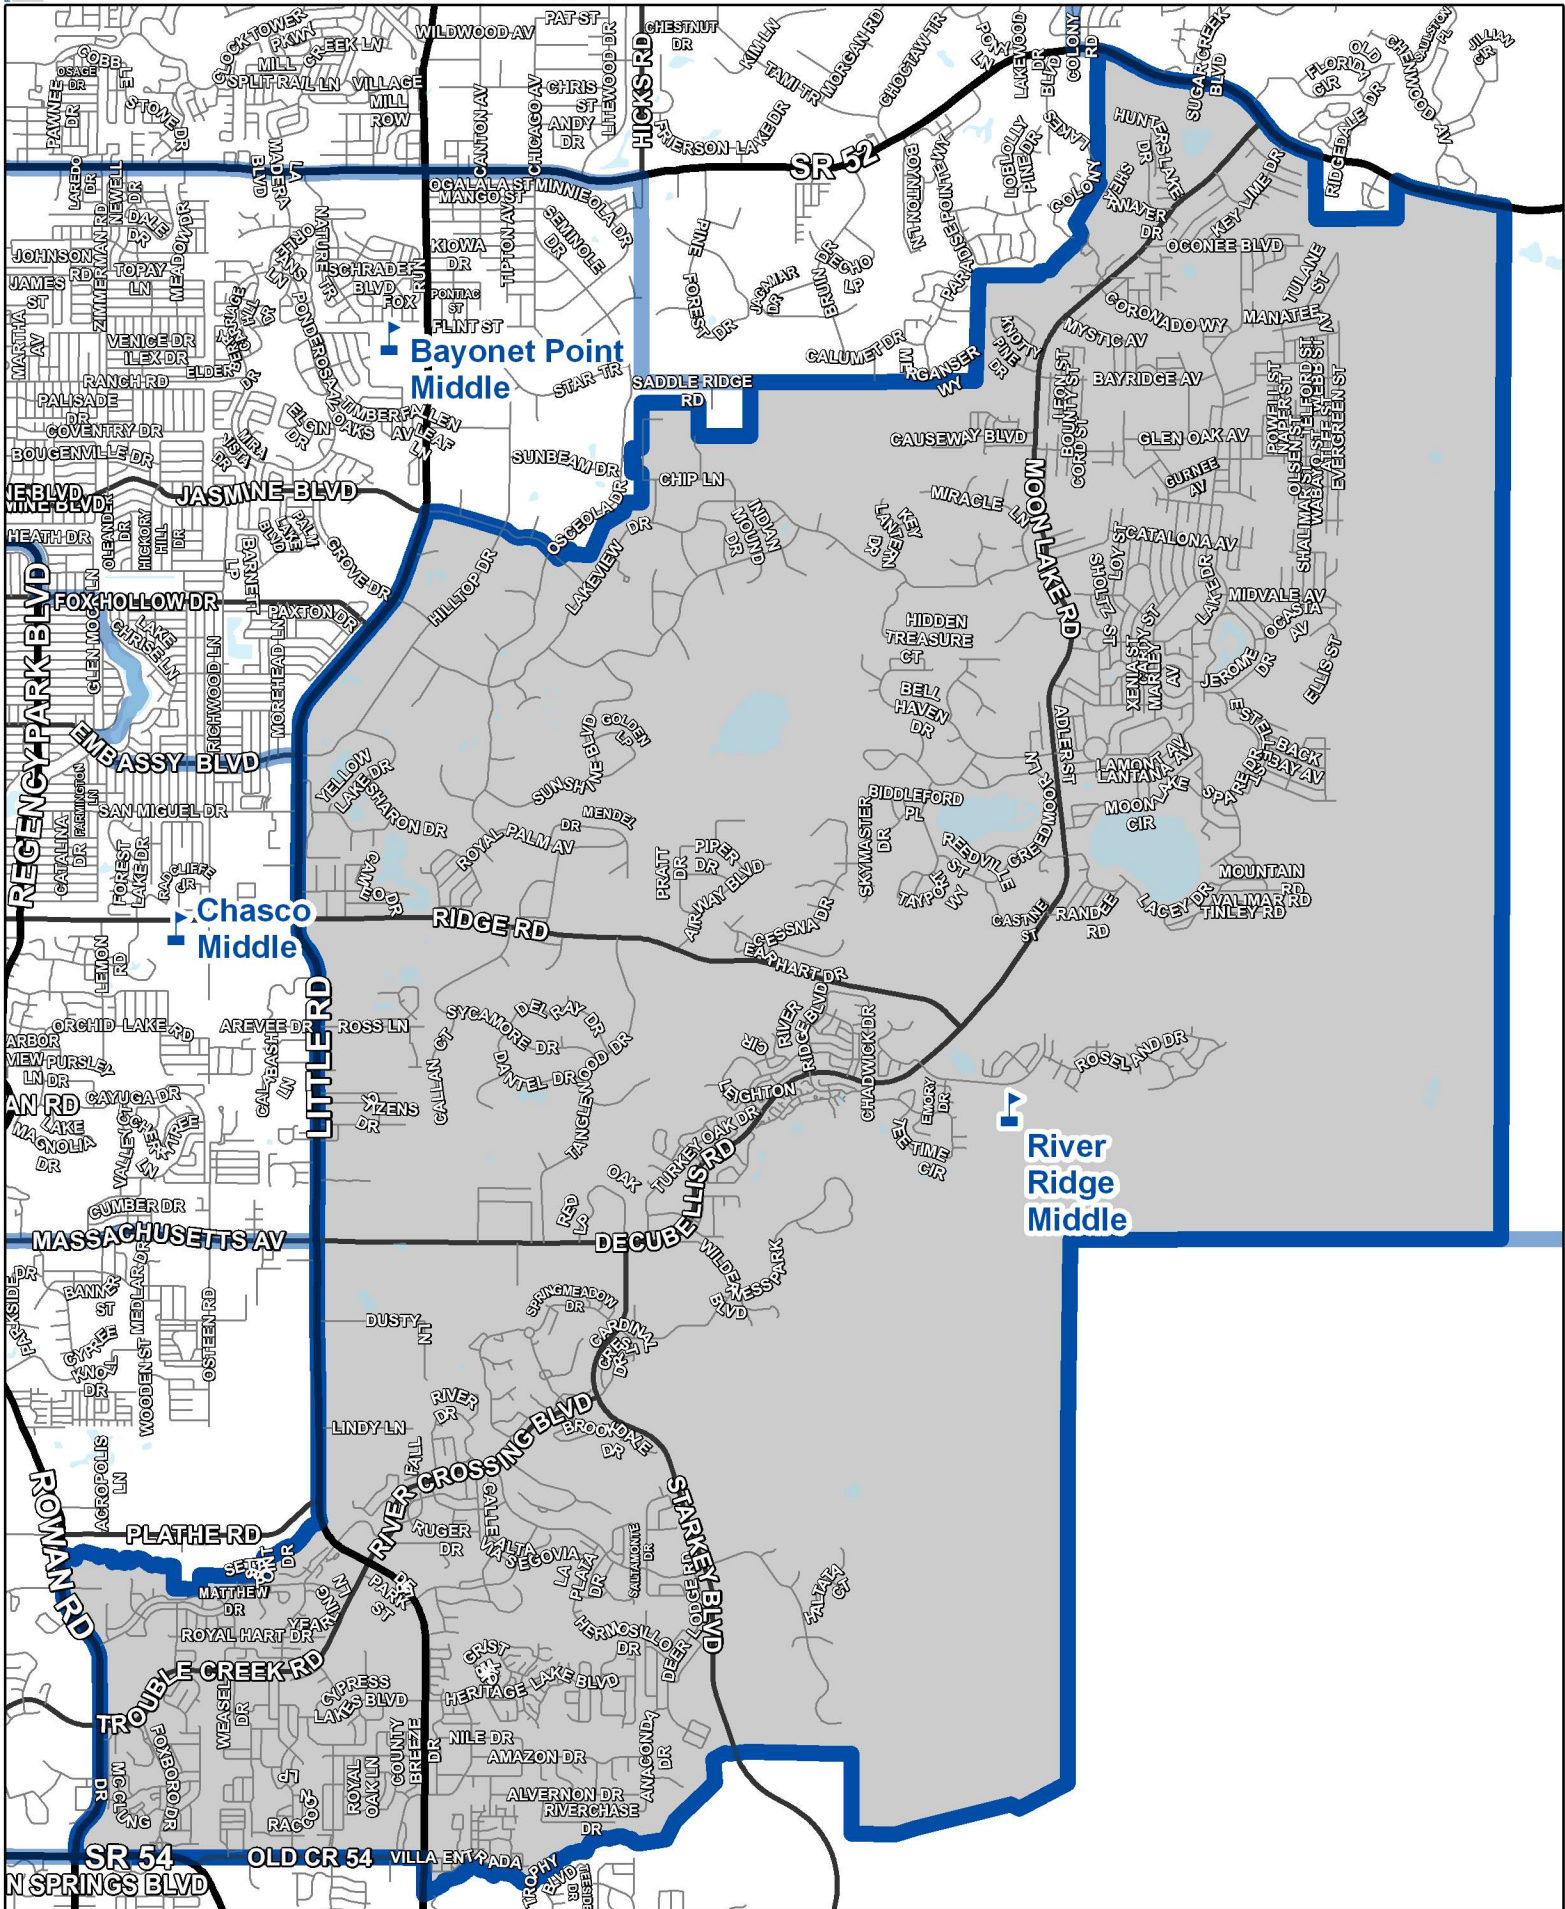

# River Ridge Middle School 2010/2011

Middle Schools

River Ridge Middle School Boundary

0 0.25 0.5 1 Miles