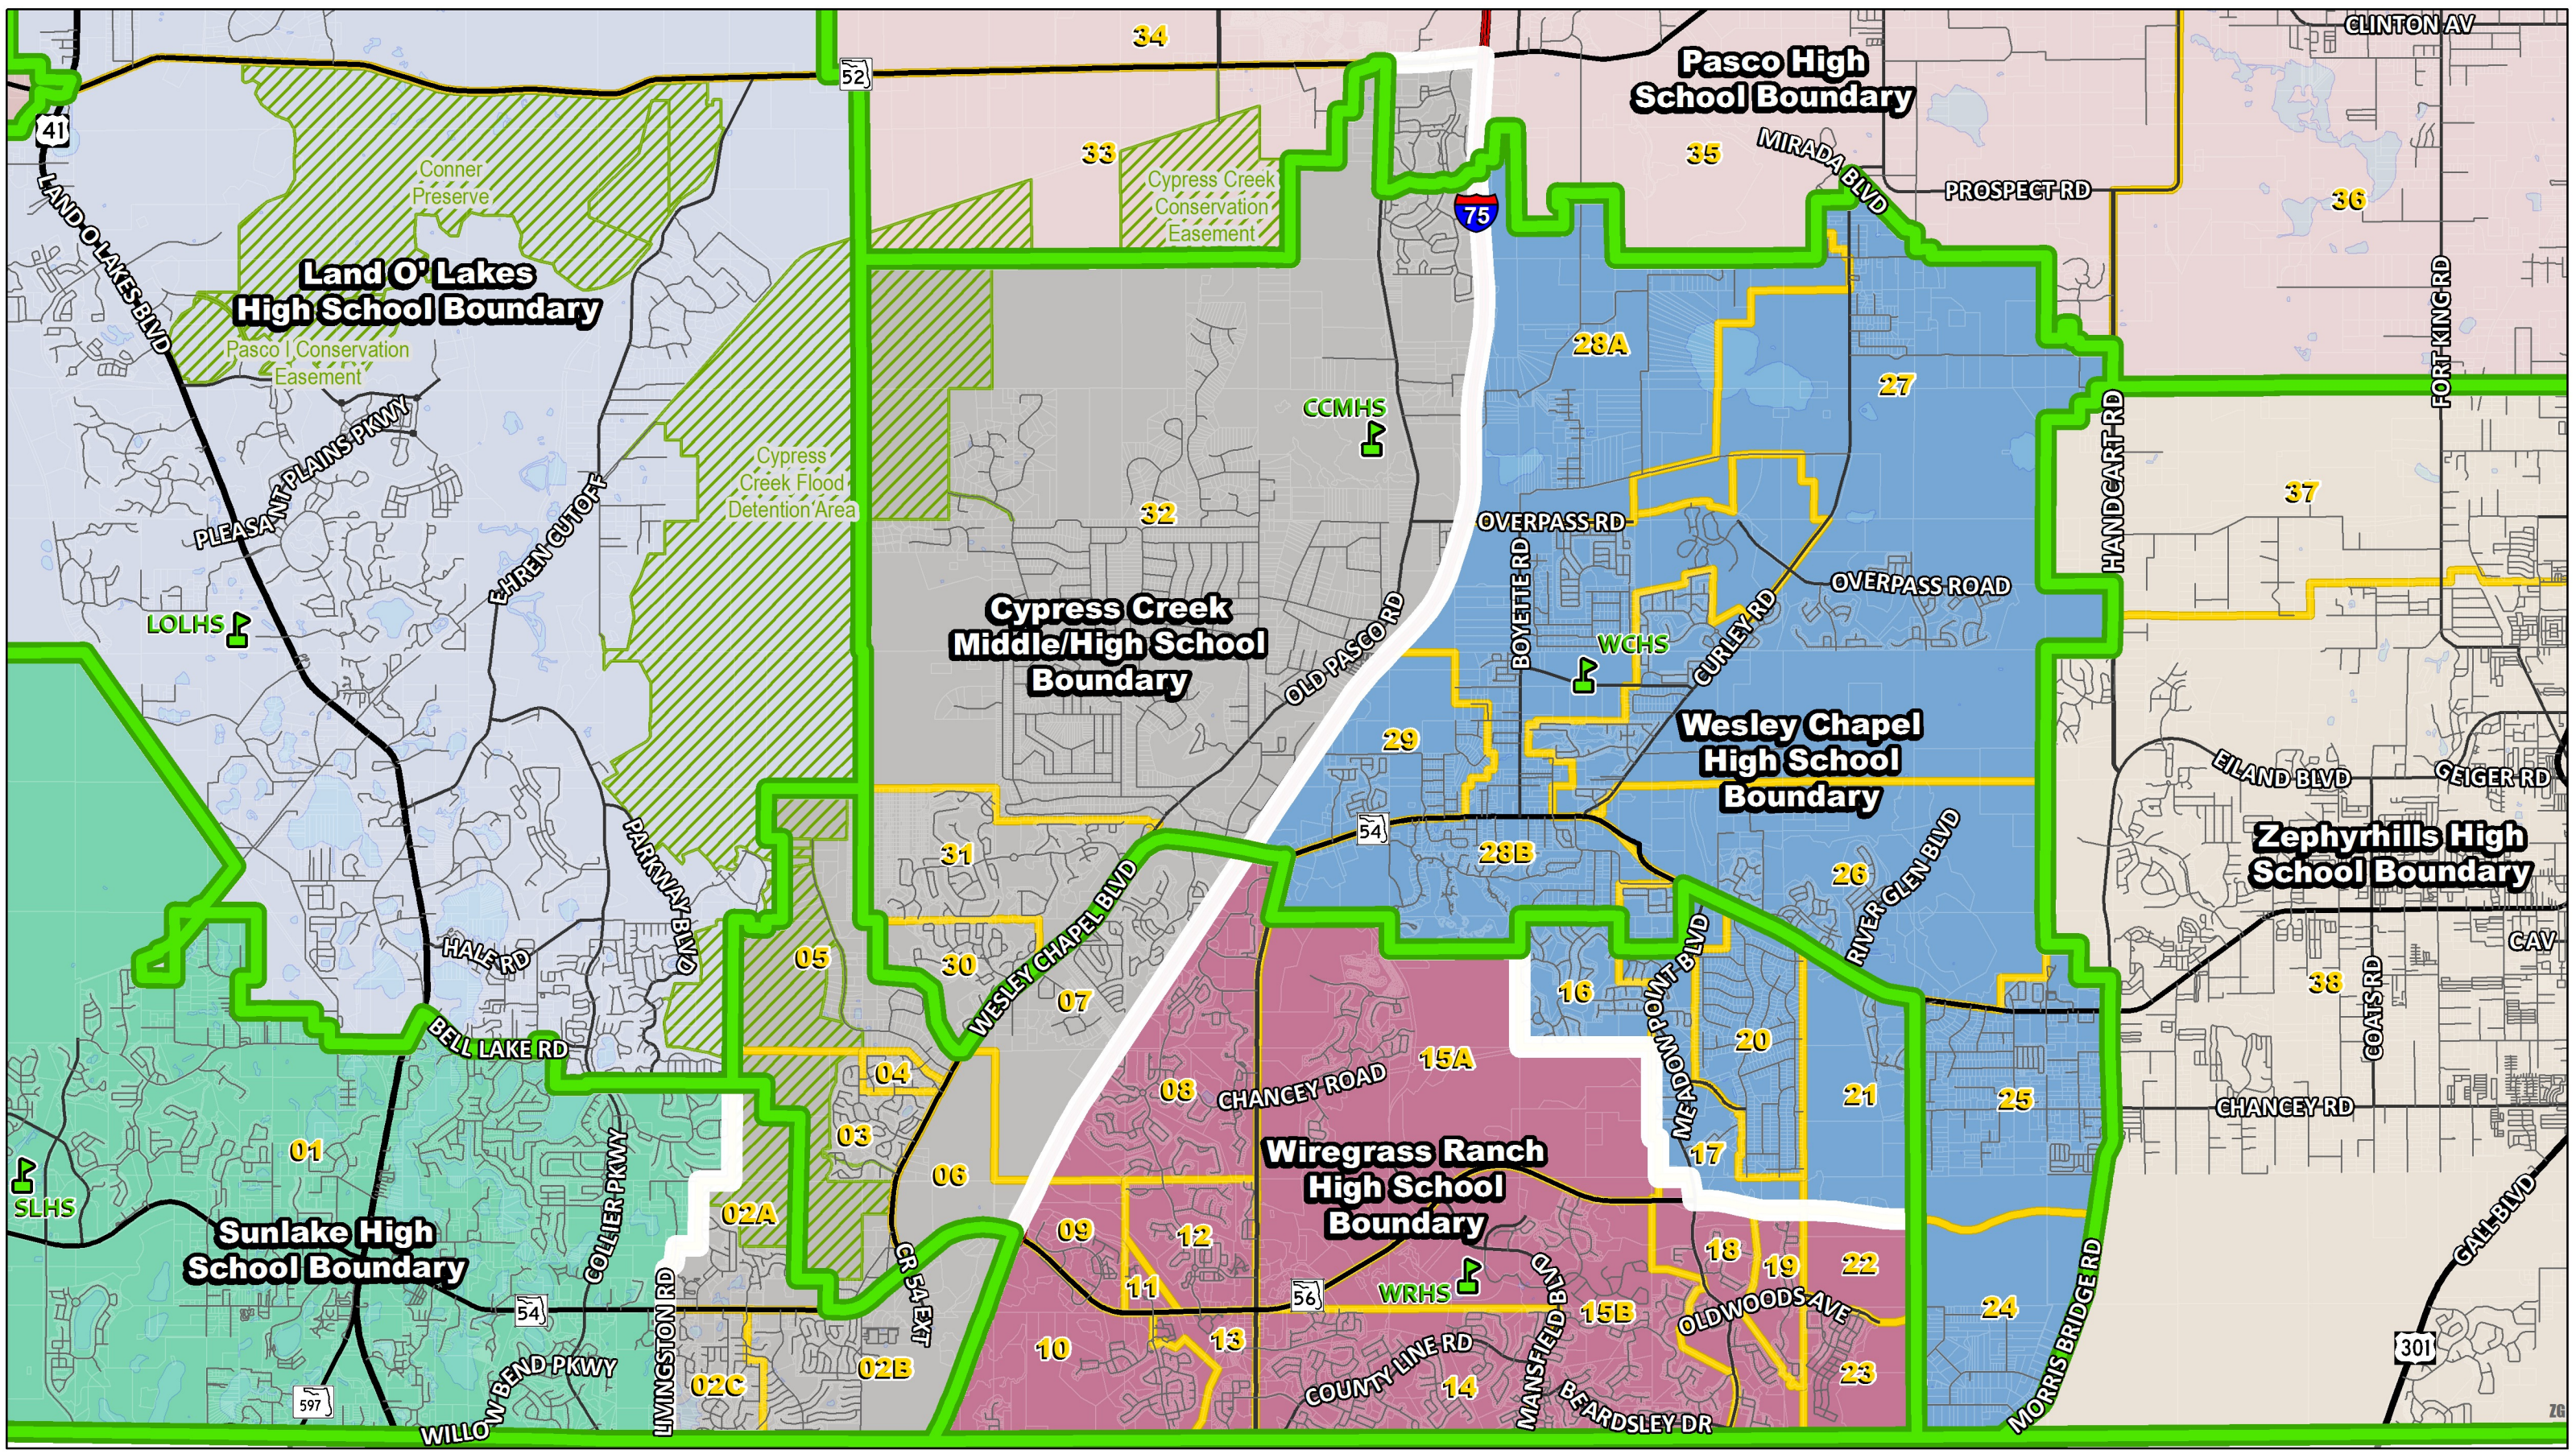

Cypress Creek High School Boundary Change 2017-2018

High Schools
 Current High School Boundary 2016-2017
 Approved High School Boundary 2017-2018

0 1 2 4 Miles