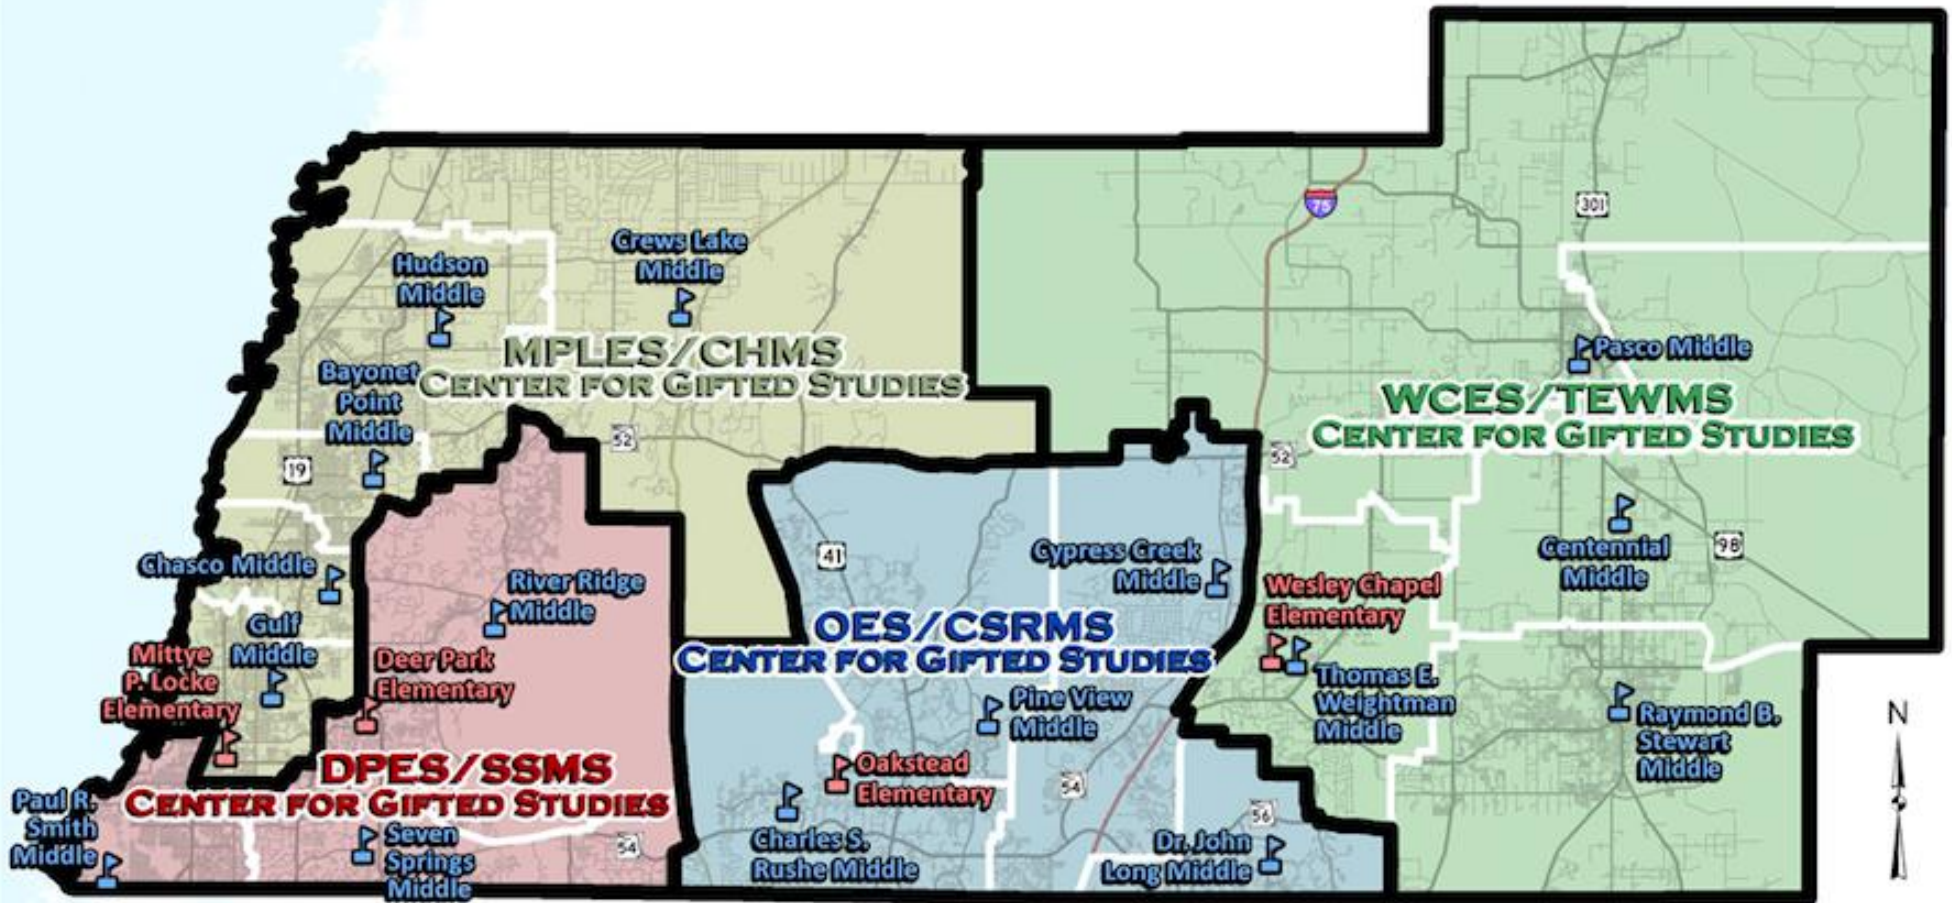

Pasco County Schools 2020-2021 Gifted Boundary Map

Center for Gifted Studies Boundaries 2020-2021

- | | | | |
|---|--|--|--|
|  Mittye P. Locke Elementary |  Deer Park Elementary |  Oakstead Elementary |  Wesley Chapel Elementary |
|  Chasco Middle |  Seven Springs Middle |  Charles Rushe Middle |  Thomas E. Weightman Middle |

Planning Services
Pasco County Schools
September 27, 2019