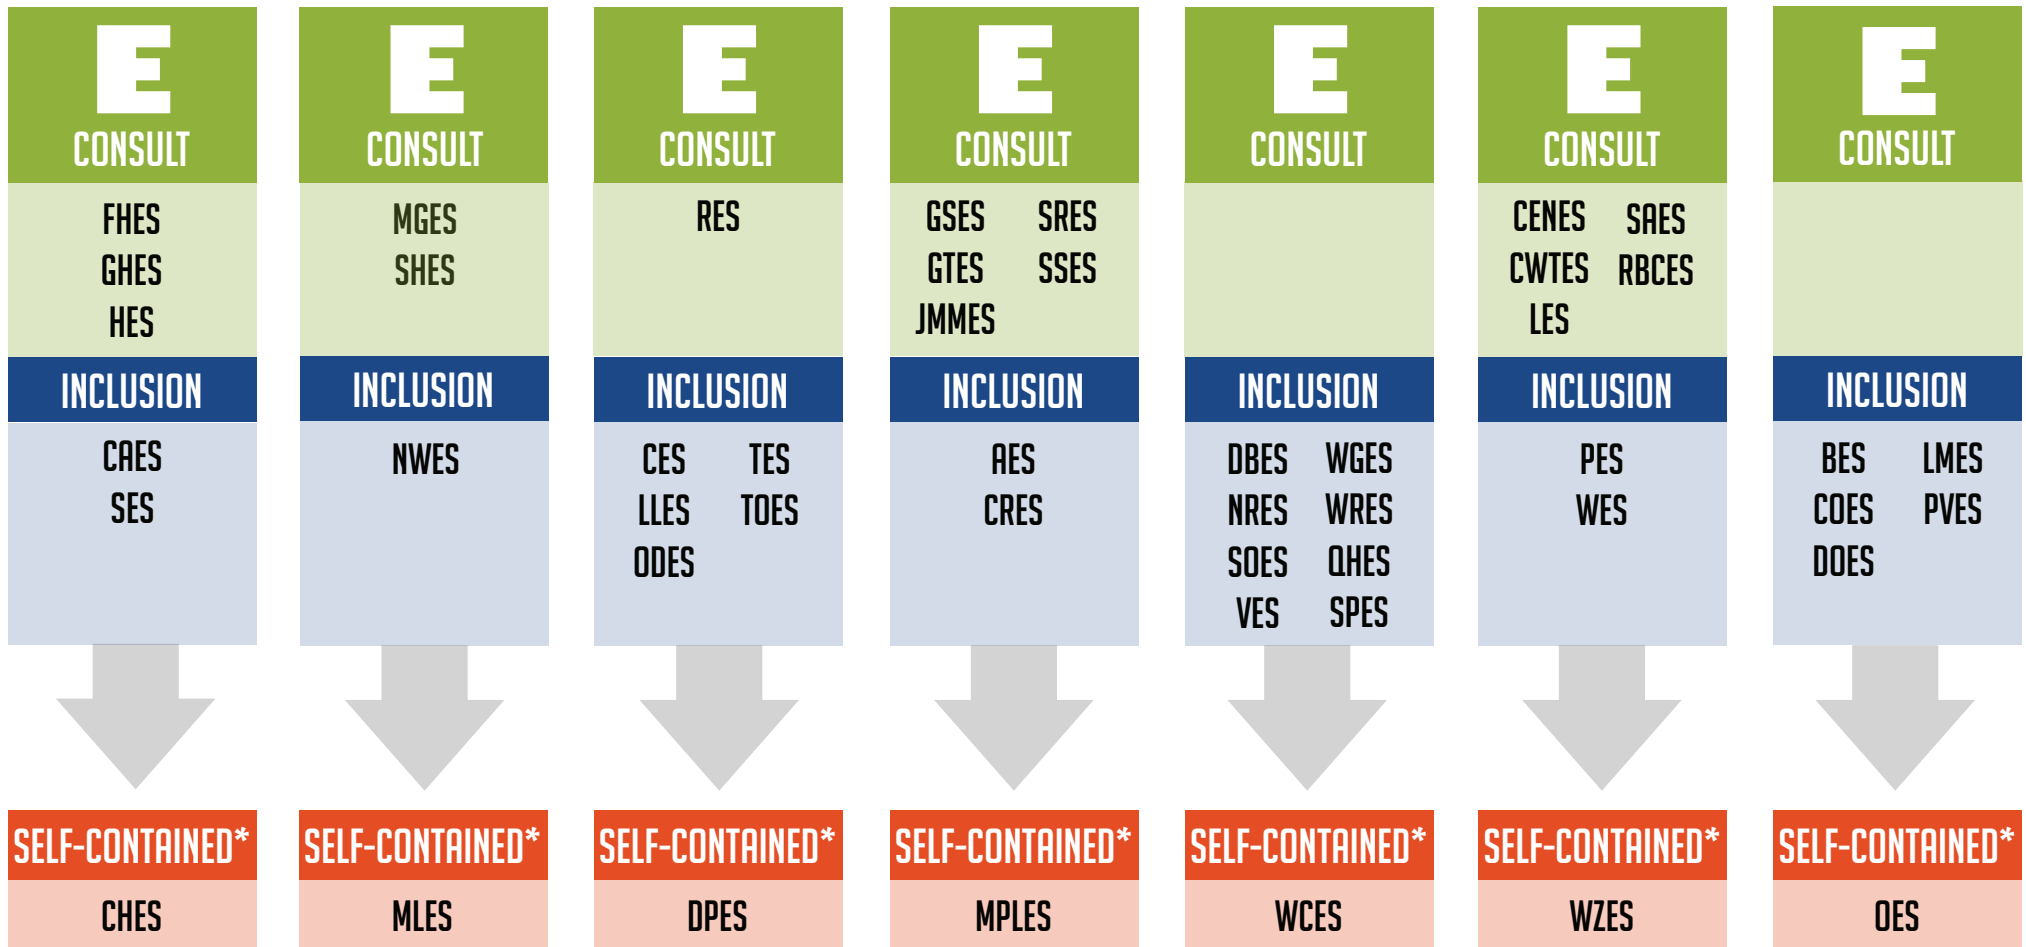

# Elementary Gifted Boundaries 2019-2020

SMES is a magnet school that offers inclusion services.

\*Designated self-contained sites are determined by the student's home zoned school.